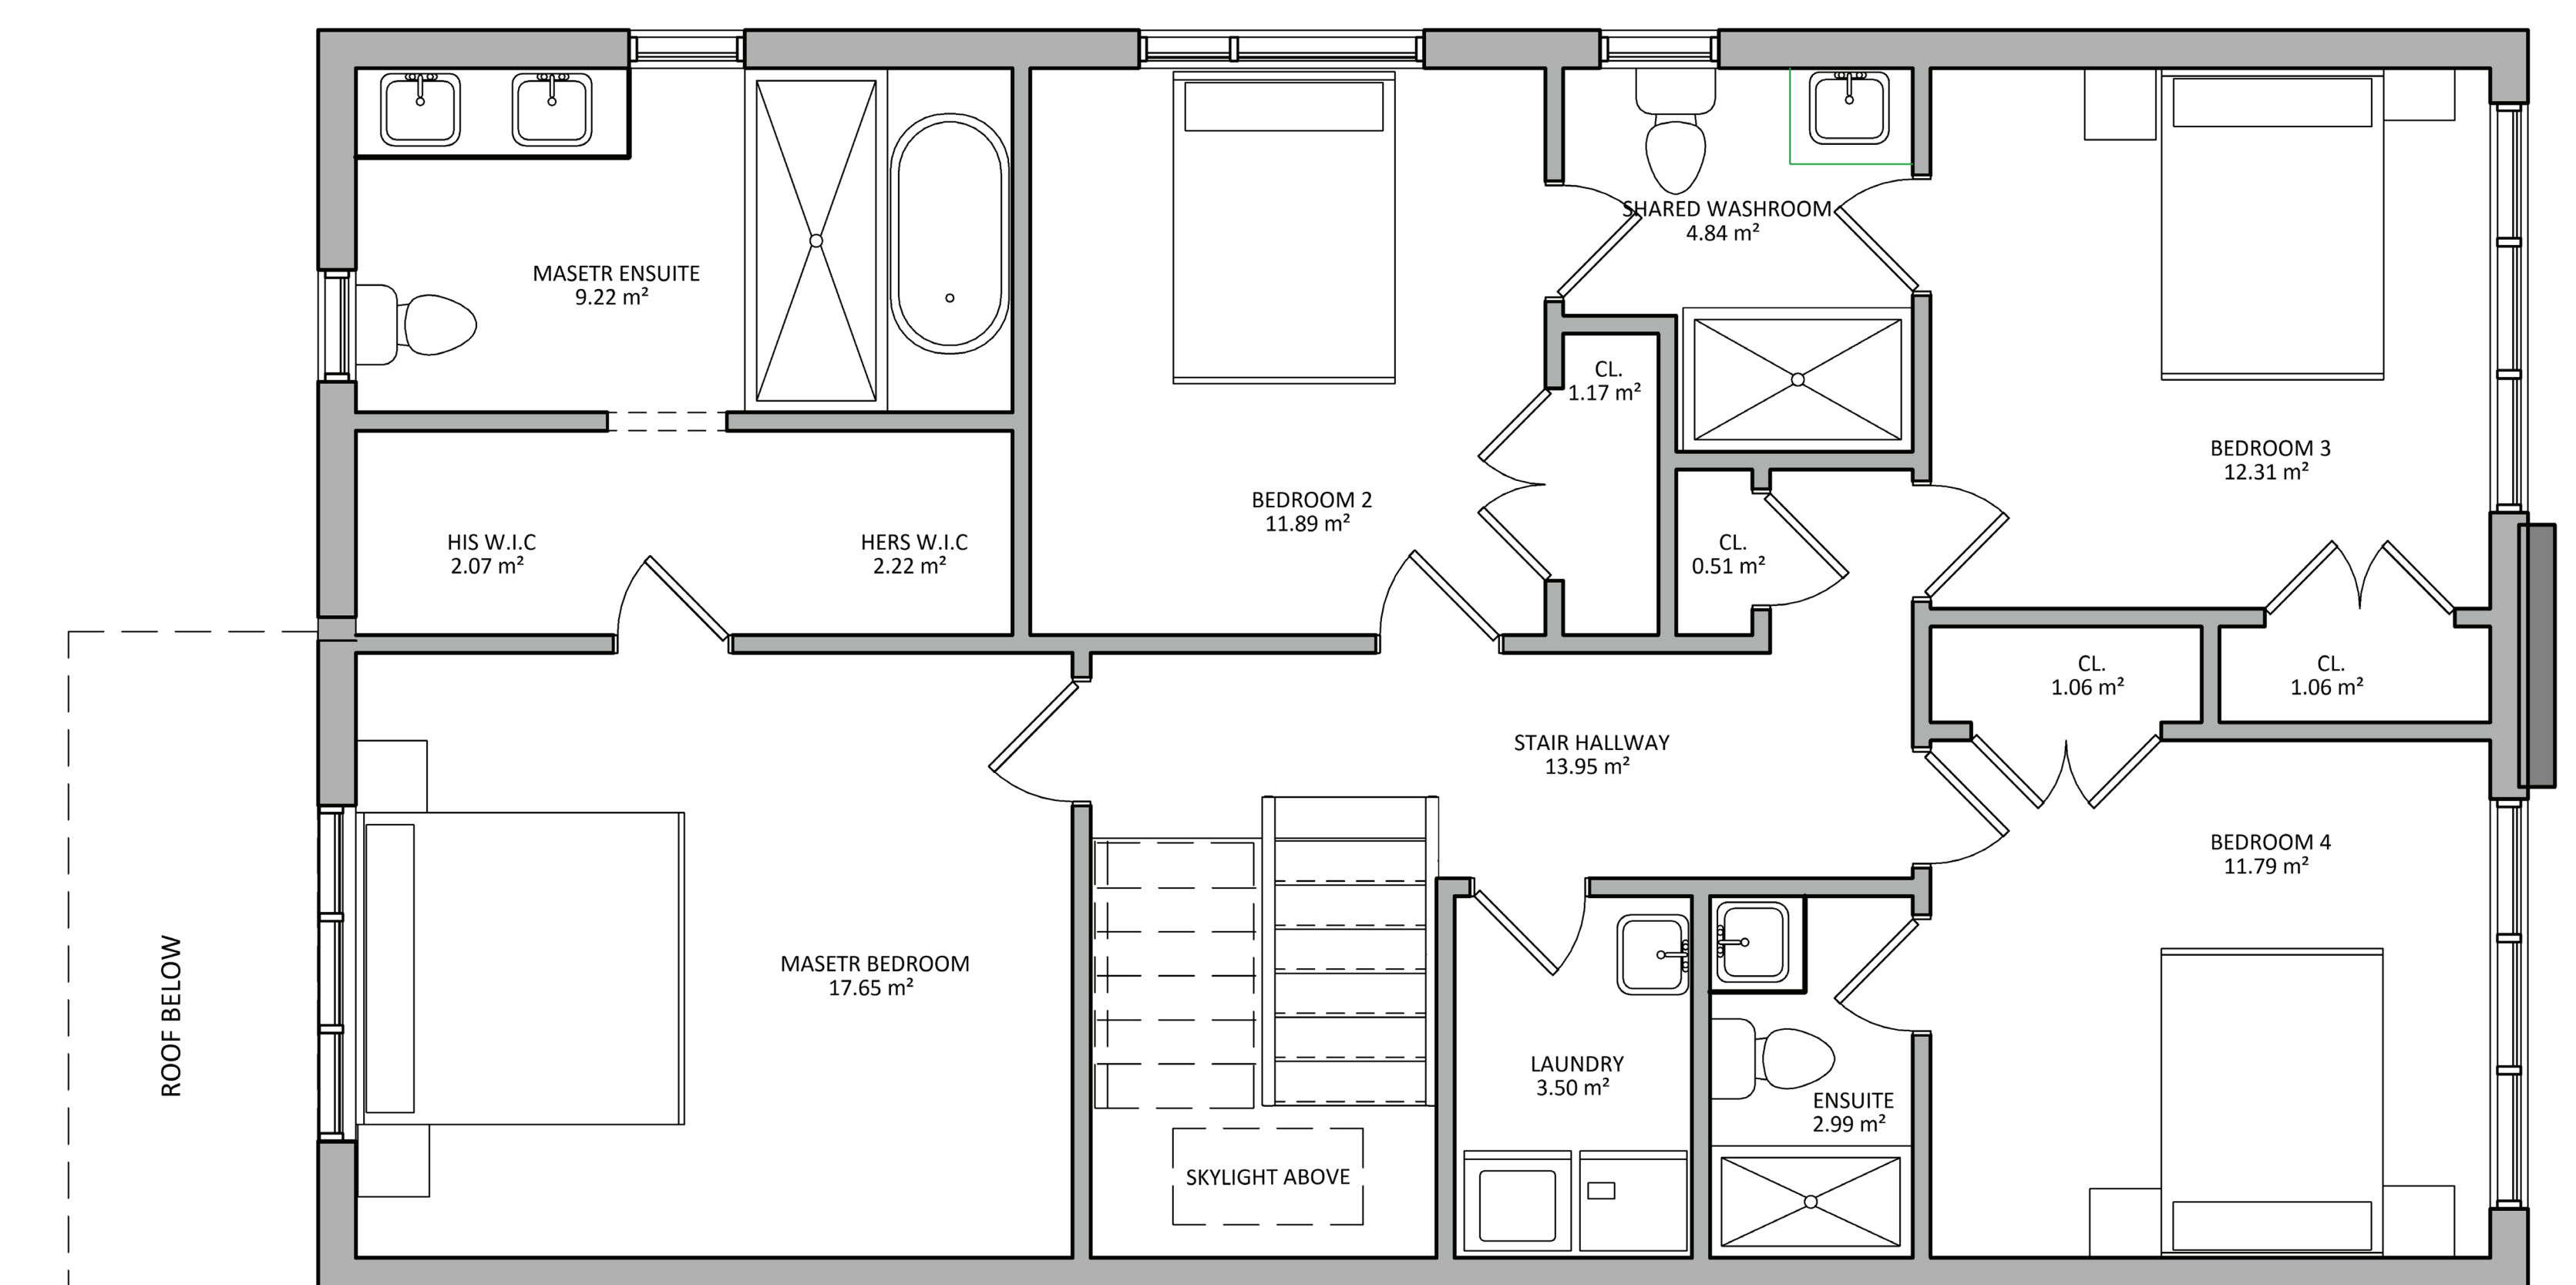

Green Lanes Collection

All renderings are artist's concept. Materials, specifications and architectural detailing subject to minor modifications. E&OE.

Basement

Main Floor

Second Floor

NB

MIDNIGHT BUILDING

Designs