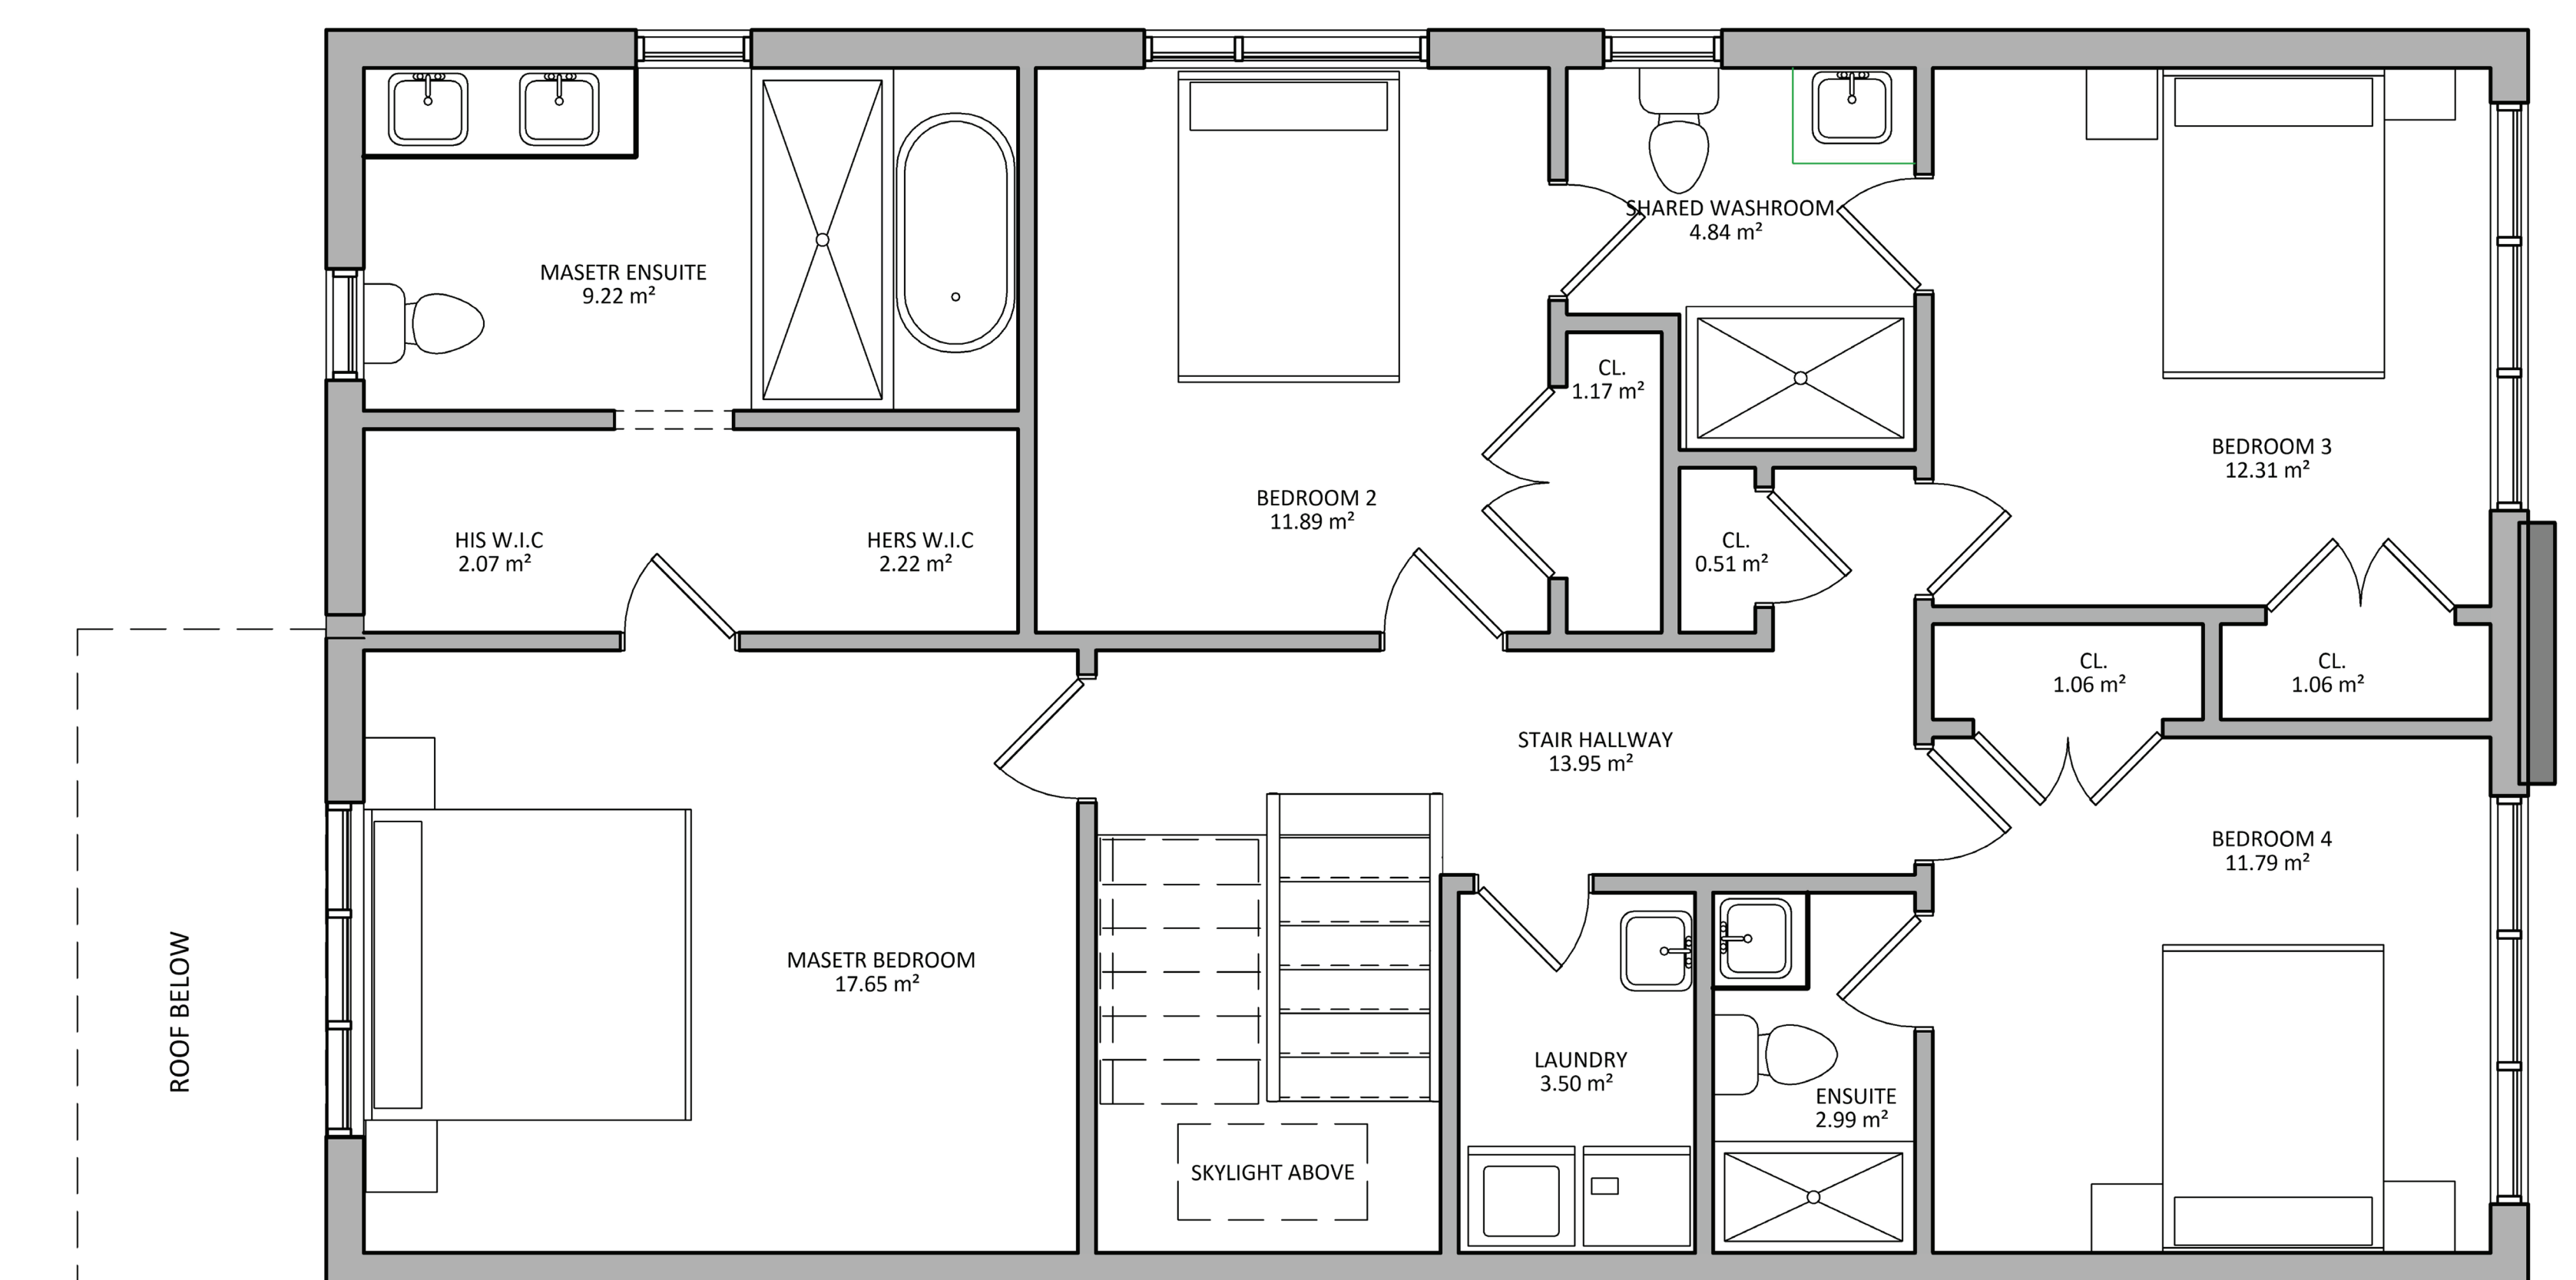

Green Lanes Collection

All renderings are artist's concept. Materials, specifications and architectural detailing subject to minor modifications. E&OE.

Basement

Main Floor

Second Floor

NB

MIDNIGHT BUILDING

Designs